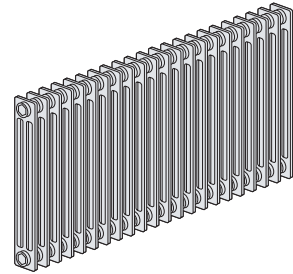

▲
3WS 60-101

height: 600 mm / 24 ins
length: 1042 mm / 41 ins
depth: 100 mm / 4 ins
output: 1269 watts / 4329 btu

chrome: £2599

- VAT must be added to prices
- prices surrounded by a black box indicate stock items
- please allow a minimum 100 mm at each end for valves
- projection from wall to front face: minimum 165 mm - maximum 175 mm
- for pipe centres, please refer to the technical data sheets on our website: www.bisque.co.uk