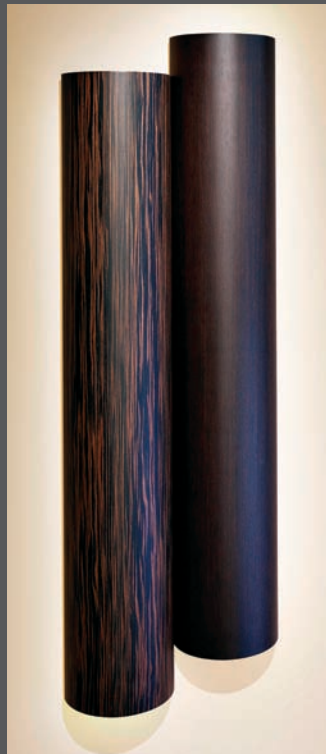

Passepartout

With its simple, understated beauty, the wooden Passepartout is a radiator that goes everywhere. Designed by I-Radium.