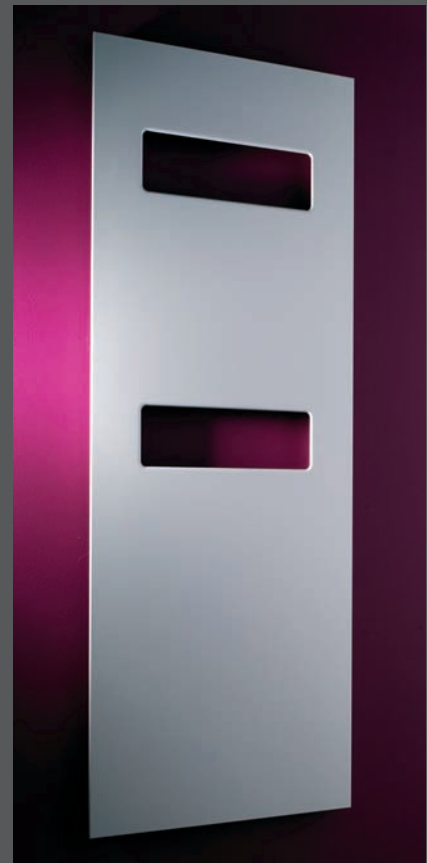

Arteplano towel radiator

Minimalism meets heating in the strong, straight lines of the Arteplano towel radiator. Its sleek appearance is achieved by concealing the heating tubes behind an elegant metal face plate. Models in brushed stainless steel complement kitchens furnished in this popular contemporary finish.