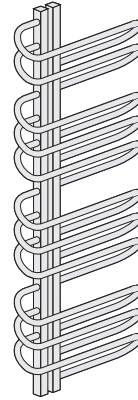

Versatile as well as beautiful, this stellar product can go on the central heating or hot water system.

central heating version

**ORB 60-50**

height: 600 mm / 24 ins  
length: 500 mm / 20 ins  
output: 268 watts / 911 btu

stainless steel mirror finish: £363

**ORB 90-50**

height: 900 mm / 35 ins  
length: 500 mm / 20 ins  
output: 376 watts / 1278 btu

stainless steel mirror finish: £515

**ORB 120-50**

height: 1200 mm / 47 ins  
length: 500 mm / 20 ins  
output: 523 watts / 1778 btu