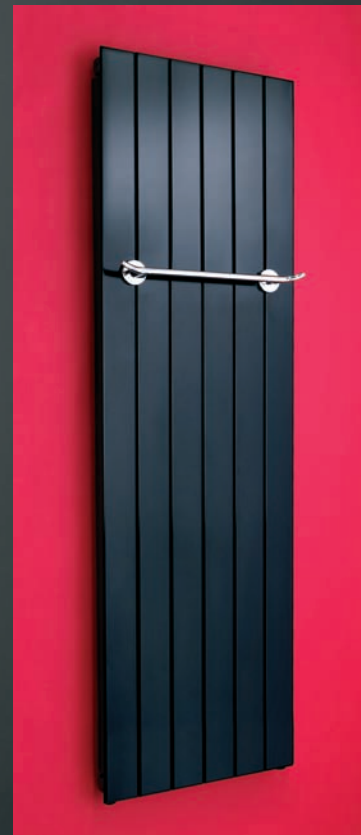

News Flash

Our Design Freedom January 2011 catalogue includes a variety of new products:

- Popular sizes of our B² radiator are now available from stock in a dramatic matt black
- Our floor mounted Classic is now available in a lacquered bare metal finish, shown opposite, which looks particularly striking against exposed brickwork
- Designer magnetic towel rails, suitable for use with our Decorative panel and Flat Panel radiators

We have a wonderful new website which reflects our continuing commitment to design, quality and service. On there you can view any stock model in all our standard colours, and see what it looks like with all the different valve options. And of course there is also all the usual inspirational images and handy technical information expected from Bisque.